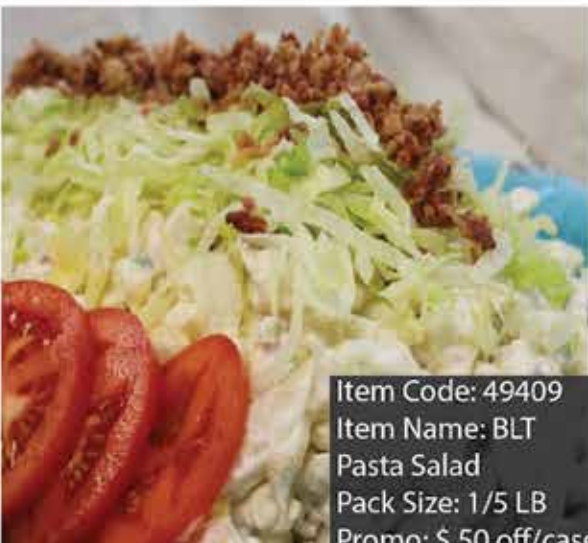

Item Code: 50433
Item Name: Picnic Pasta Salad
Pack Size: 1/5 LB
Promo: $.50 off/case