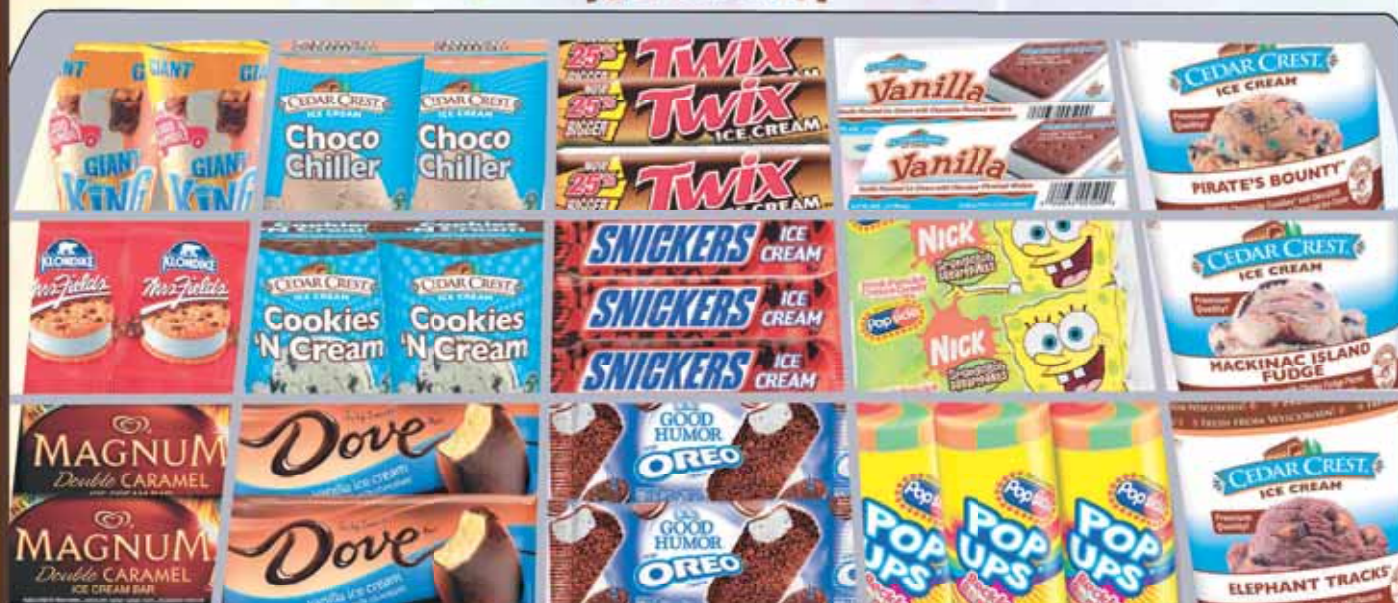

- **48271** Good Humor® Giant King Kone
  12ct Case
  UPC: 077567008220 8oz MSRP: $2.99
- **48275** Klondike® Mrs. Field's
  Ice Cream Sandwich
  12ct Case
  UPC: 077567004895 MSRP: $2.99
- **47561** Magnum® Double Caramel Bar
  12ct Case
  UPC: 077567132826 3.38oz MSRP: $2.99
- **47507** Cedar Crest Choc-O-Chiller
  Ice Cream Cup
  2/12ct Case
  UPC: 020652006403 9oz MSRP: $1.99
- **47508** Cedar Crest Cookies & Cream
  Ice Cream Cup
  2/12ct Case
  UPC: 020652006410 9oz MSRP: $1.99
- **48000** Dove® Bar Vanilla Milk Chocolate
  12ct Case
  UPC: 047677376861 2.89oz MSRP: $2.49
- **48083** Mars Chocolate Snickers Bar
  48ct Case
  UPC: 047677482487 2.8oz MSRP: $1.99
- **47969** Mars Chocolate Twix Bar
  48ct Case
  UPC: 047677474208 3oz MSRP: $1.99

- **47568** Good Humor® Oreo Bar
  24ct Case
  UPC: 077567028747 4oz MSRP: $1.99
- **47743** Cedar Crest Vanilla Sandwich 5oz
  2/24ct Case
  UPC: MSRP: 99¢
- **47575** Popsicle® Sponge Bob
  12ct Box
  UPC: 077567002853 4oz MSRP: $1.69
- **47573** Popsicle® Pop Up Rainbow
  24ct Case
  UPC: 077567003140 2.75oz MSRP: $1.19
- **47972** Pirates Bounty™
  Caramel Flavored Ice Cream w/M&M's
  Chocolate Candies & Chocolate Sandwich
  Cookies
  mfr#: 776
  6/Pints Case
  UPC: 020652002153 MSRP: $2.79
- **47866** Macinac Island Fudge
  Vanilla Ice Cream w/Chewy Fudge Pieces &
  Swirled w/Butter Fudge Sauce
  mfr#: 766
  6/Pints Case
  UPC: 020652002078 MSRP: $2.79
- **47867** Elephant Tracks®
  Chocolate Ice Cream w/Pieces of
  Peanut Butter Cups & Chocolate Fudge
  mfr#: 765
  6/Pints Case
  UPC: 020652002030 MSRP: $2.79